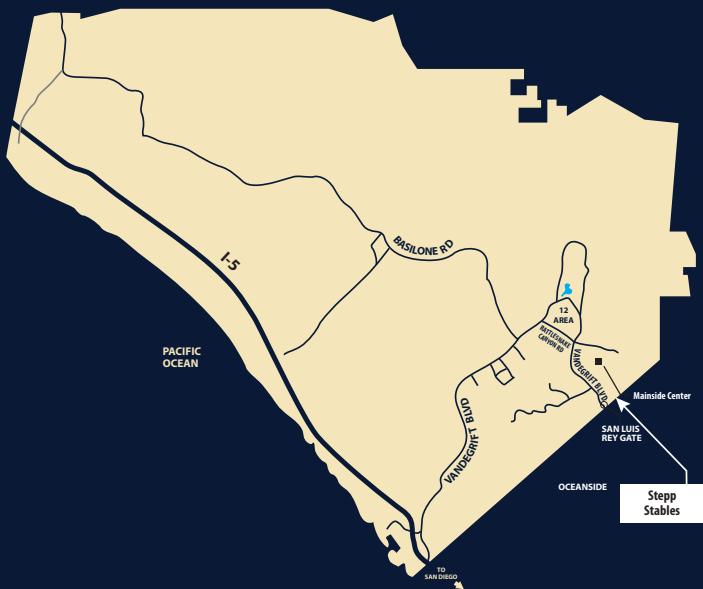

LESSON PRICING

Group Lesson.....	\$35
Private Lesson.....	\$50
Tiny Tot Lesson.....	\$20

TRAIL PRICING

Group Trail.....	\$45
Private Trail.....	\$55
Int./Adv. Trail.....	\$55

15016 Vandegrift Blvd
Camp Pendleton, CA 92055
(760) 725-5094
BaseStables@aol.com
mccsCP.com/stables