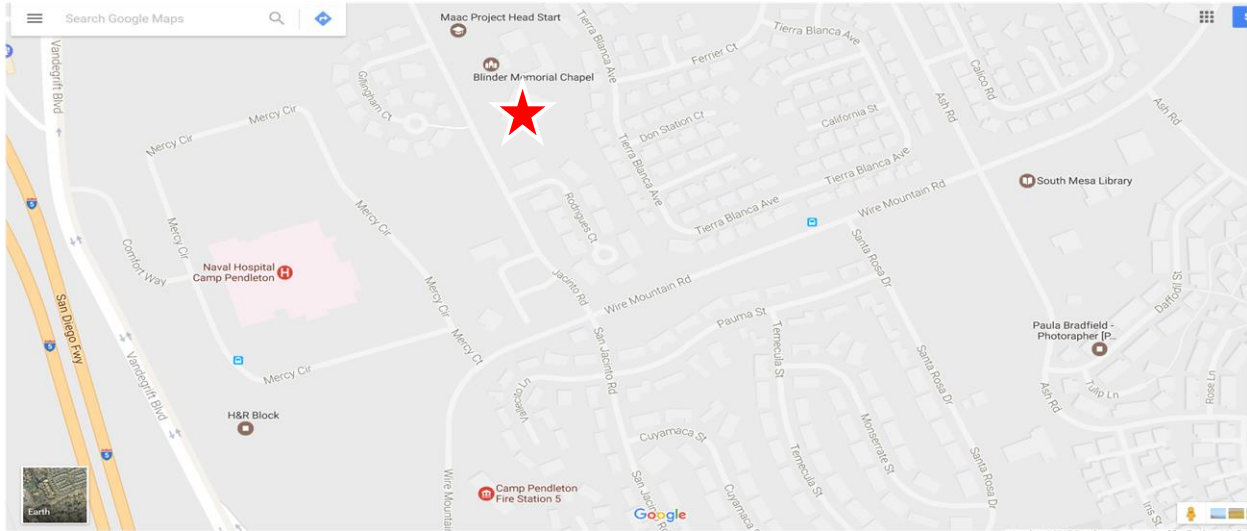

# MARINE AND FAMILY PROGRAMS WEST

Directions to NPSP Parenting Class and/or Moms In Transition (MIT)

LOCATED AT RED STAR

From Front Gate-

- 1) Stay right towards Wire Mountain.
- 2) Make left to continue onto Wire Mountain.
- 3) Make Left at San Jacinto Rd.
- 4) Make right into parking lot of Blinder Memorial Chapel.
- 5) Building #202860 on the right is Marine and Family Programs West.

From Mainside/San Luis Rey Gate-

- 1) Take Vandegrift for about 25 minutes.
- 2) Pass the Naval Hospital and stay to right for Wire Mountain.
- 3) Go left at Wire Mountain.
- 4) Make Left at San Jacinto Rd.
- 5) Make right into parking lot of Blinder Memorial Chapel.
- 6) Building #202860 on the right is Marine and Family Programs West.